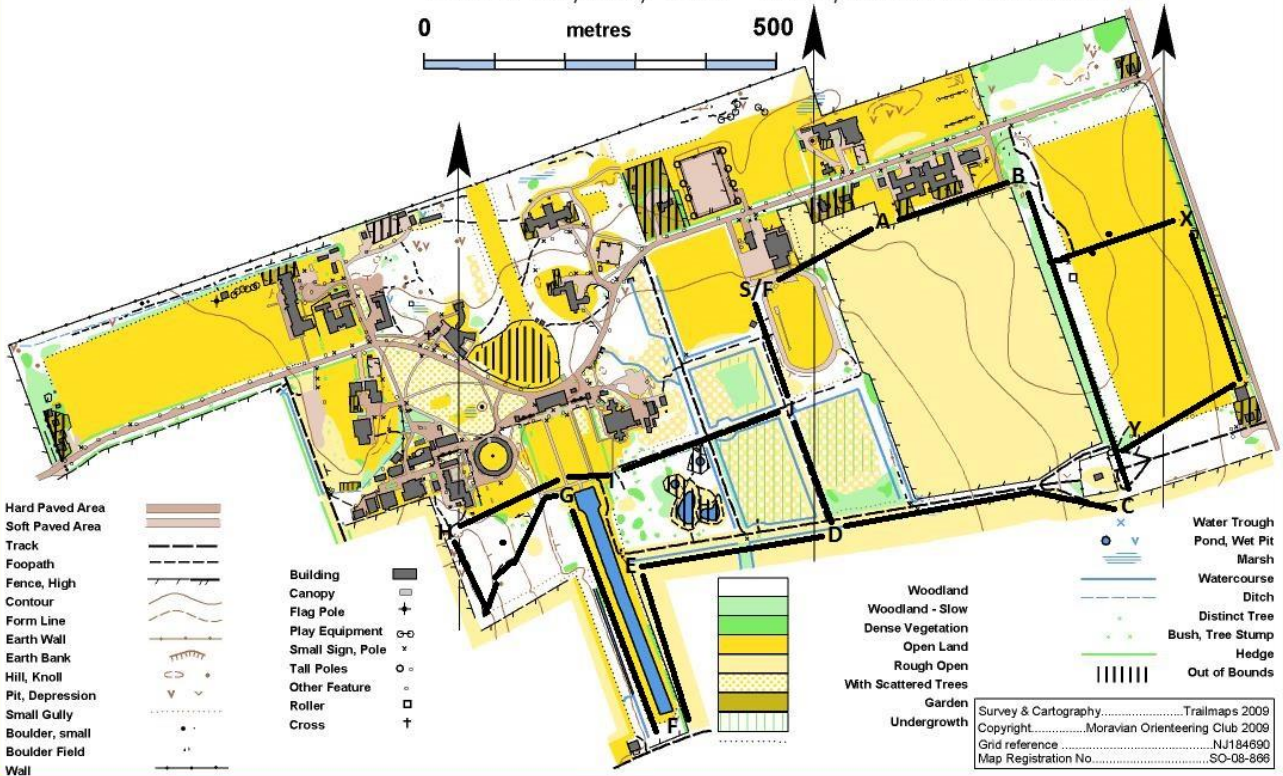

# Gordonstoun School

Scale 1:5,000, 1cm = 50m, contour interval 5m

Small Loop: S-A-B-C-D-J-Finish

Medium Loop: S-A-B-C-D-E-F-G-H-I-J-Finish

Large Loop: S-A-B-X-Y-C-D-E-F-G-H-I-J-Finish

Age Grp	Route	Approx Distance
<b>U13</b>	1 x Medium Loop	3100m
<b>U15</b>	1 x Large Loop	4000m
<b>U17</b>	1 x Small Loop + 1 x Large Loop	5500m
<b>U20</b>	2 x Medium Loop	6500m
<b>Sen / Masters</b>	2 x Large Loop	8500m